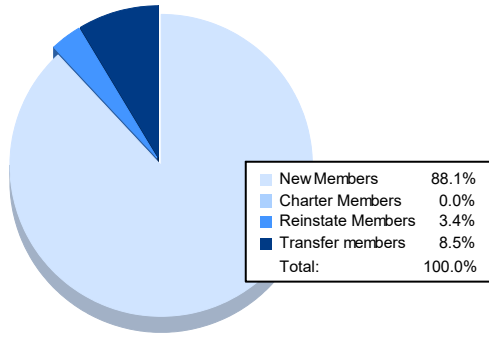

Year	New Clubs	Dropped Clubs	Gain/ Loss Clubs	New Members	Charter Members	Reinstate Members	Transfer Members	Total Member Added	Total Members Dropped	Gain/ Loss Members
2017-2018	0	0	0	66	2	4	3	75	136	-61
2018-2019	0	1	-1	44	0	3	2	49	135	-86
2019-2020	0	0	0	39	0	1	0	40	85	-45
2020-2021	0	0	0	51	0	1	1	53	61	-8
2021-2022	0	1	-1	52	0	2	5	59	91	-32
<b>Average</b>	<b>0</b>	<b>0</b>	<b>0</b>	<b>50</b>	<b>0</b>	<b>2</b>	<b>2</b>	<b>55</b>	<b>102</b>	<b>-46</b>

### Membership Composition June 2022 Cumulative