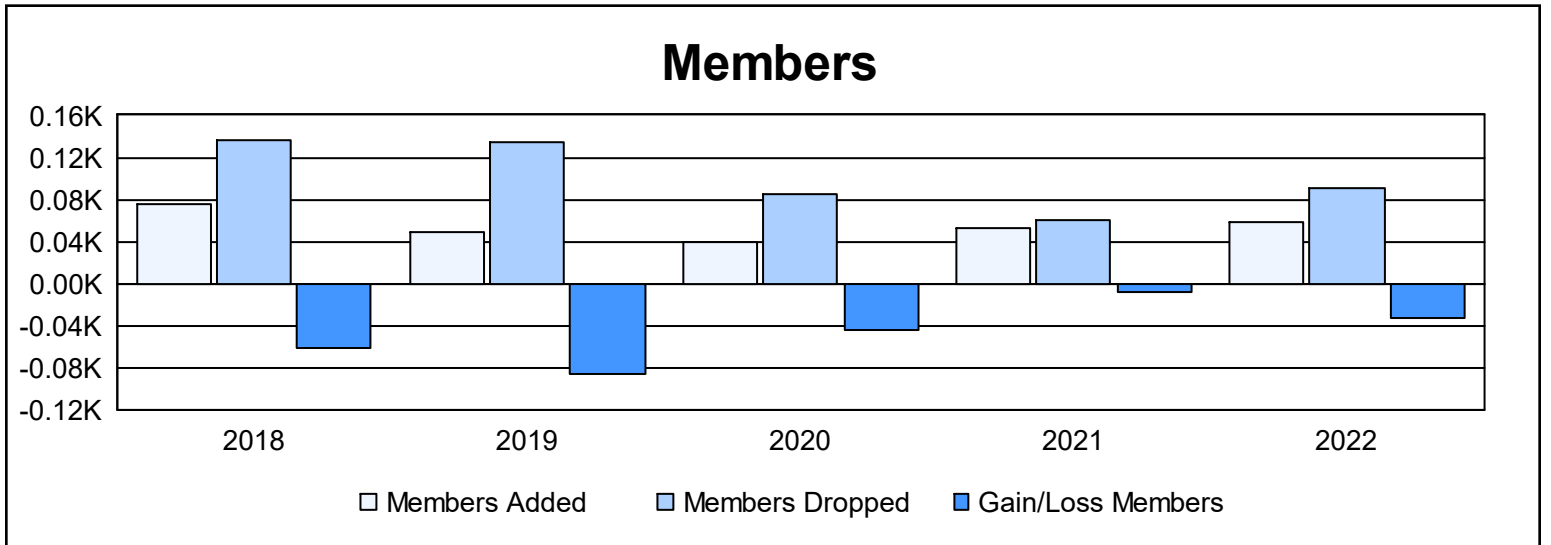

Year	New Clubs	Dropped Clubs	Gain/ Loss Clubs	New Members	Charter Members	Reinstate Members	Transfer Members	Total Member Added	Total Members Dropped	Gain/ Loss Members
2017-2018	0	0	0	66	2	4	3	75	136	-61
2018-2019	0	1	-1	44	0	3	2	49	135	-86
2019-2020	0	0	0	39	0	1	0	40	85	-45
2020-2021	0	0	0	51	0	1	1	53	61	-8
2021-2022	0	1	-1	52	0	2	5	59	91	-32
<b>Average</b>	<b>0</b>	<b>0</b>	<b>0</b>	<b>50</b>	<b>0</b>	<b>2</b>	<b>2</b>	<b>55</b>	<b>102</b>	<b>-46</b>

### Membership Composition June 2022 Cumulative