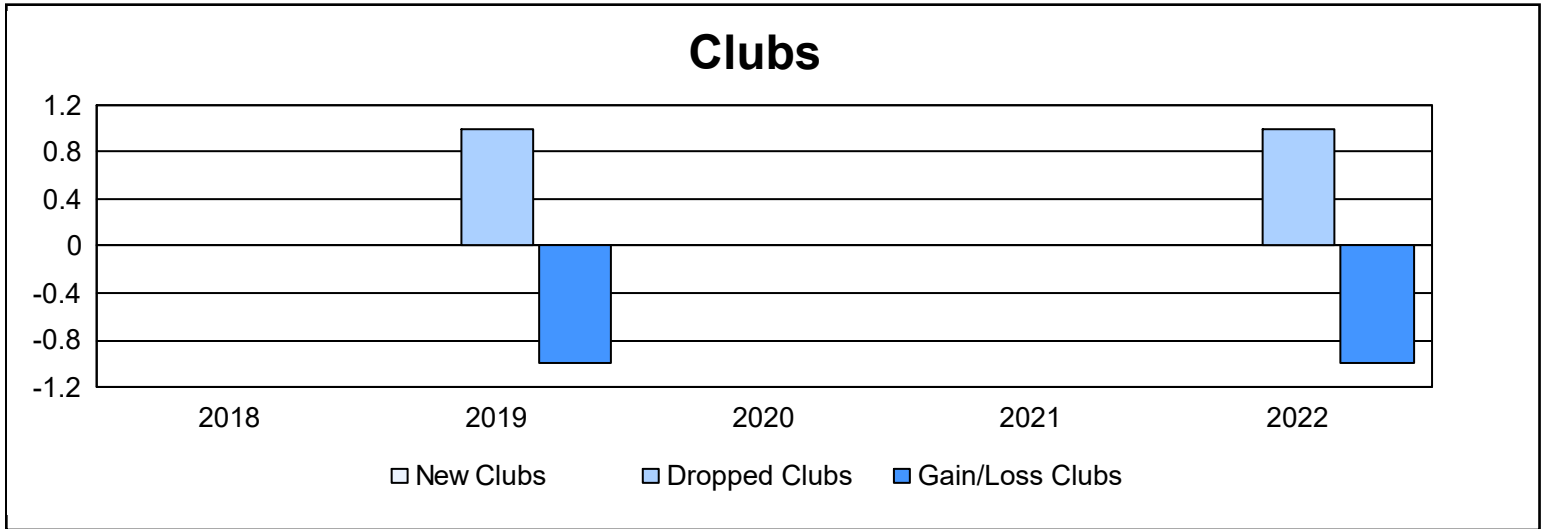

Year	New Clubs	Dropped Clubs	Gain/ Loss Clubs	New Members	Charter Members	Reinstate Members	Transfer Members	Total Member Added	Total Members Dropped	Gain/ Loss Members
2017-2018	0	0	0	66	2	4	3	75	136	-61
2018-2019	0	1	-1	44	0	3	2	49	135	-86
2019-2020	0	0	0	39	0	1	0	40	85	-45
2020-2021	0	0	0	51	0	1	1	53	61	-8
2021-2022	0	1	-1	52	0	2	5	59	91	-32
<b>Average</b>	<b>0</b>	<b>0</b>	<b>0</b>	<b>50</b>	<b>0</b>	<b>2</b>	<b>2</b>	<b>55</b>	<b>102</b>	<b>-46</b>

### Membership Composition June 2022 Cumulative